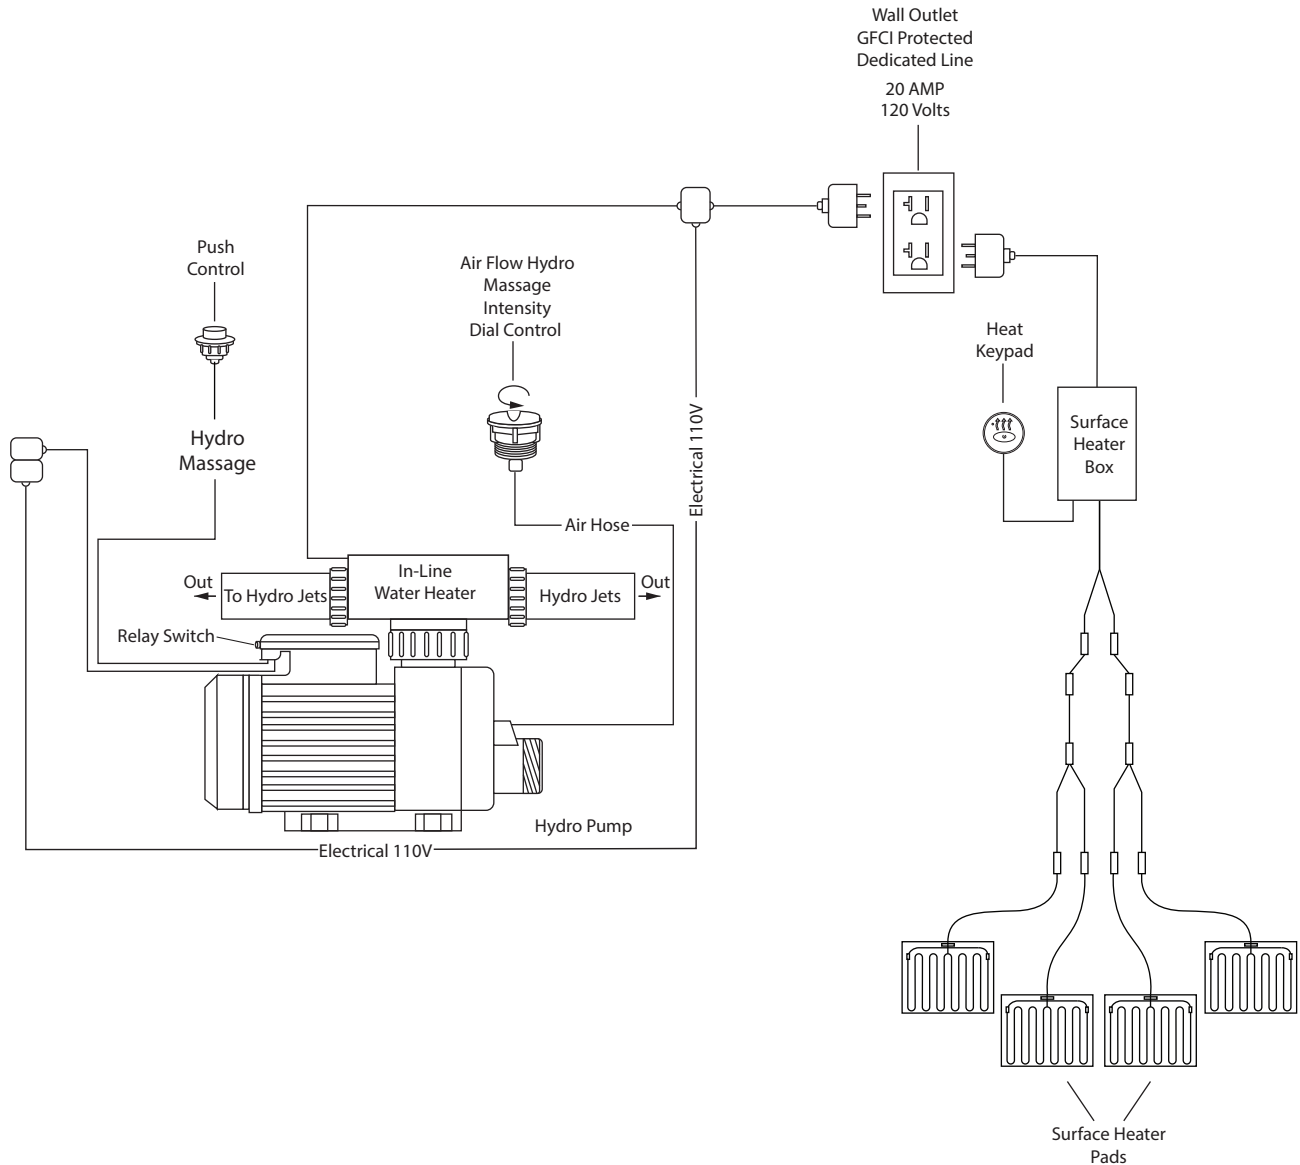

Walk-in Tub Hydro Therapeutic Massage + Heated Seat + Back Component Diagram

Available With:

- Ella Standard
- Ella Flow

1. Hydro Massage System

- Hydro Pump
- Hydro Massage Air Flow Intensity Control
- ON/OFF Digital Controller

2. In-Line Water Heater

- Control Box

4. Surface Heater Box

- Heat Control Box

5. Surface Heater Pads

- Heater Pads

6. Surface Key Pad

- ON/OFF Push Button