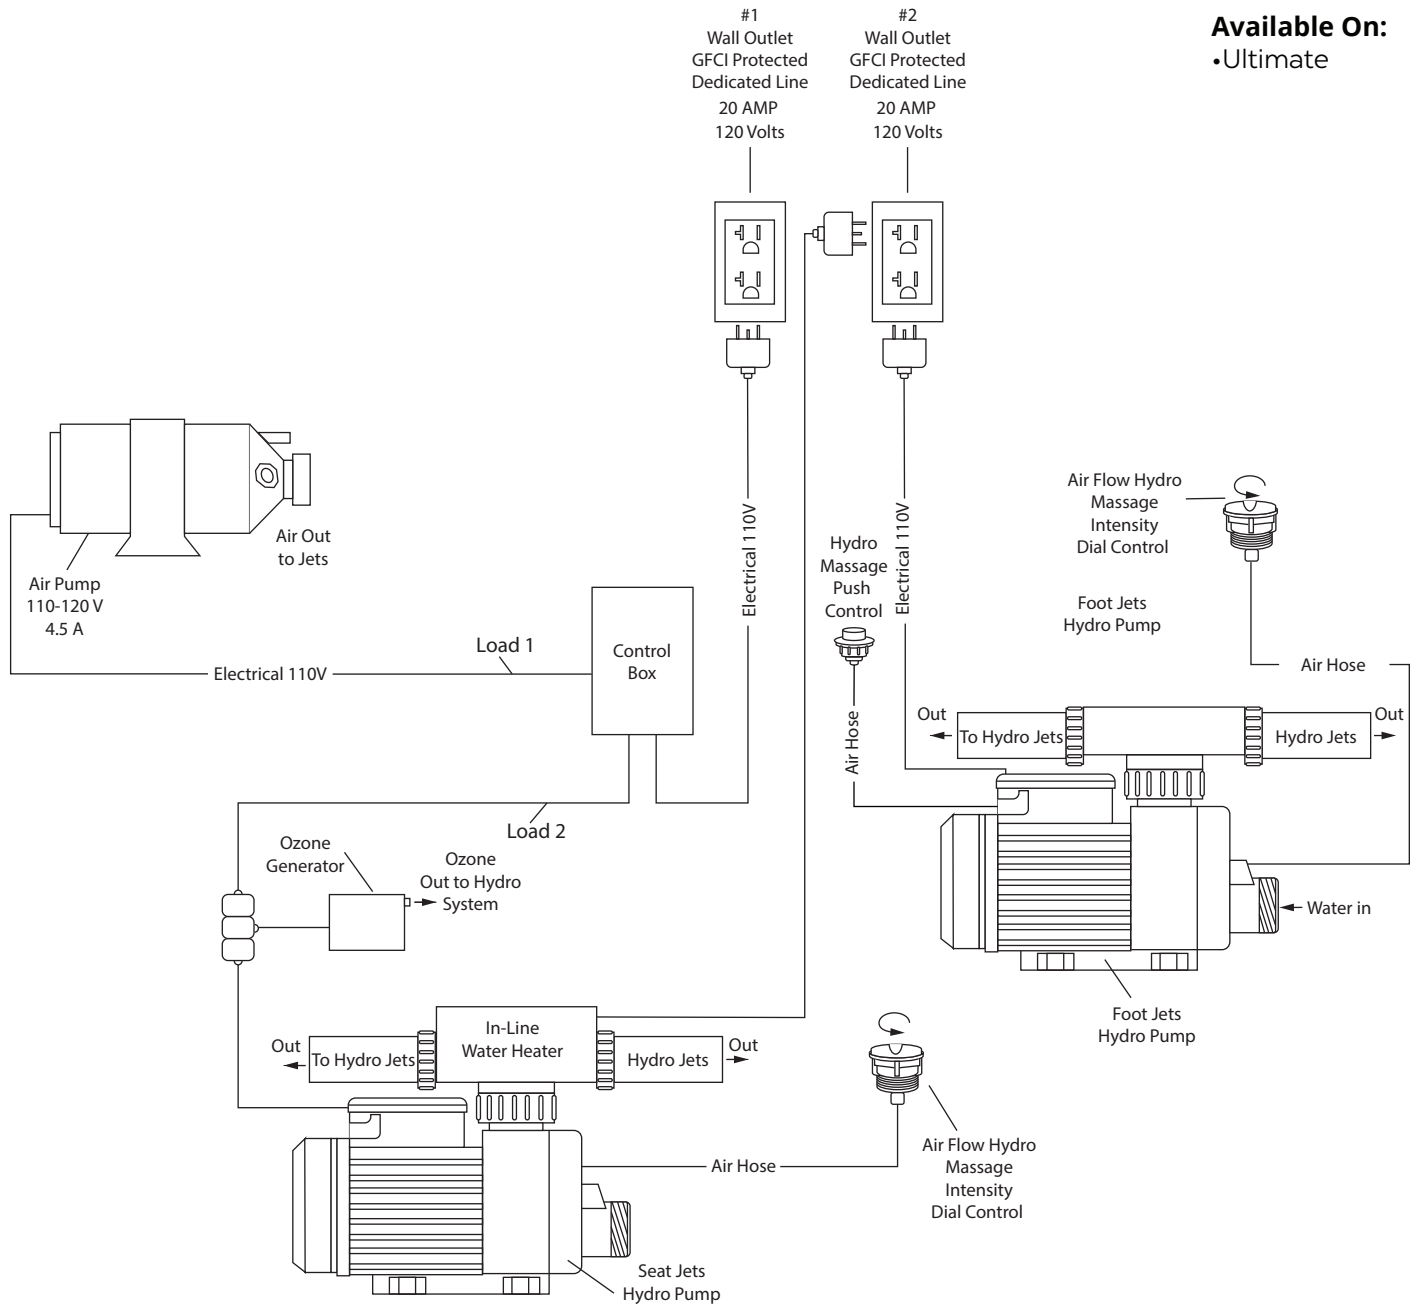

## Walk-in Tub Air + Hydro + Hydro Foot Therapeutic Massage Component Diagram

**Available On:**  
•Ultimate

### 1. Air Massage System

- Refer to Technical drawing for jet Count
- Variable Speed Pump with Auto Purge
- ON/OFF Push Button

### 4. Electronic Component Controller

- Control Box

### 2. Seat Hydro Massage System

- Hydro Pump
- Hydro Massage Air Flow Intensity Control
- ON/OFF Push Button